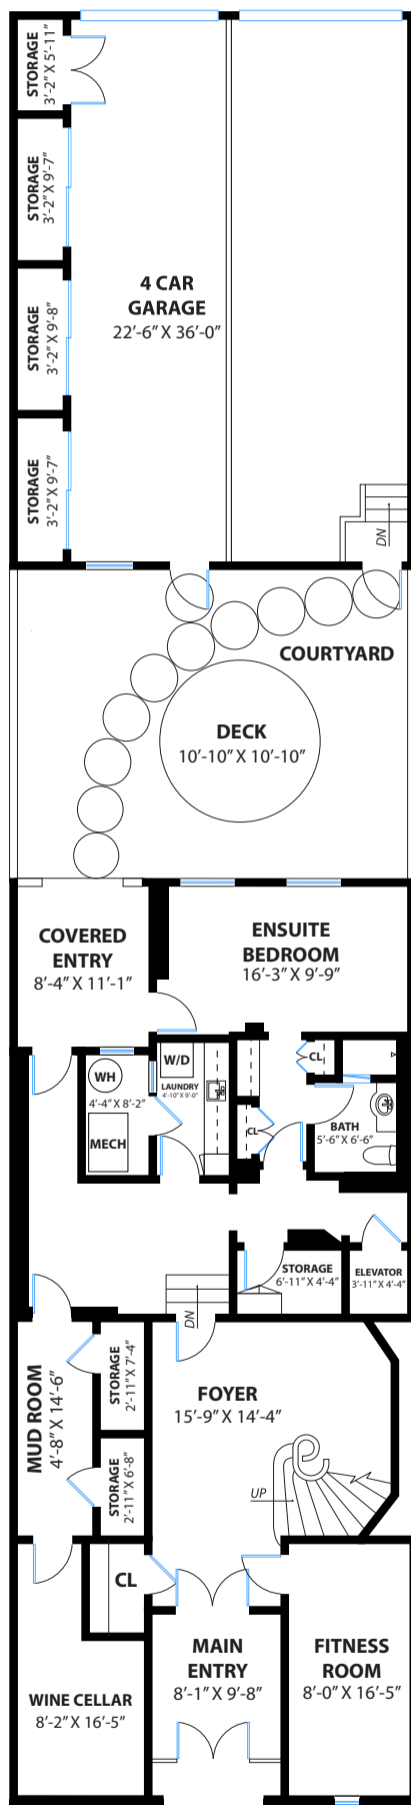

1230 SACRAMENTO STREET SAN FRANCISCO

LOWER LEVEL

MAIN LEVEL

UPPER LEVEL

ROOFTOP LEVEL

DISCLAIMER: RENDERING BY OPEN HOMES PHOTOGRAPHY. ALL MEASUREMENTS ARE APPROXIMATE AND MAY NOT BE EXACT.
DO NOT RELY ON THE ACCURACY OF THIS FLOOR PLAN WHEN DETERMINING THE PRICE OF A PROPERTY OR MAKING DECISIONS
REGARDING BUYING OR SELLING OF PROPERTIES WITHOUT INDEPENDENT VERIFICATION.