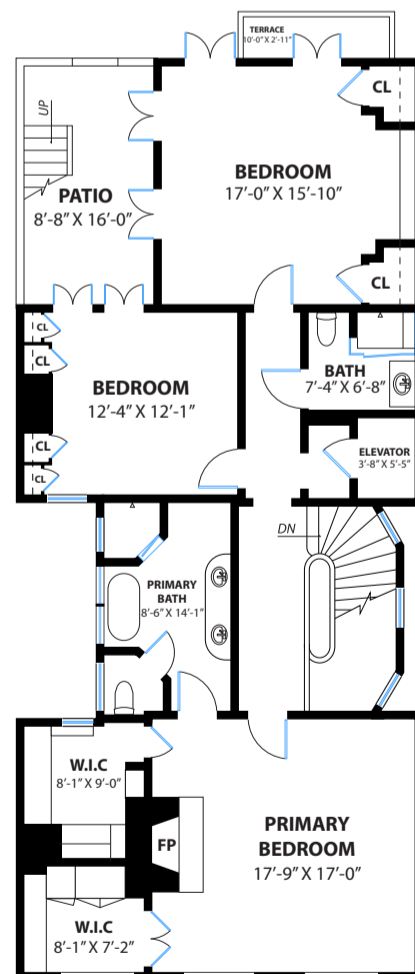

1230 SACRAMENTO STREET SAN FRANCISCO

LOWER LEVEL

MAIN LEVEL

UPPER LEVEL

ROOFTOP LEVEL

DISCLAIMER: RENDERING BY OPEN HOMES PHOTOGRAPHY. ALL MEASUREMENTS ARE APPROXIMATE AND MAY NOT BE EXACT.
DO NOT RELY ON THE ACCURACY OF THIS FLOOR PLAN WHEN DETERMINING THE PRICE OF A PROPERTY OR MAKING DECISIONS
REGARDING BUYING OR SELLING OF PROPERTIES WITHOUT INDEPENDENT VERIFICATION.