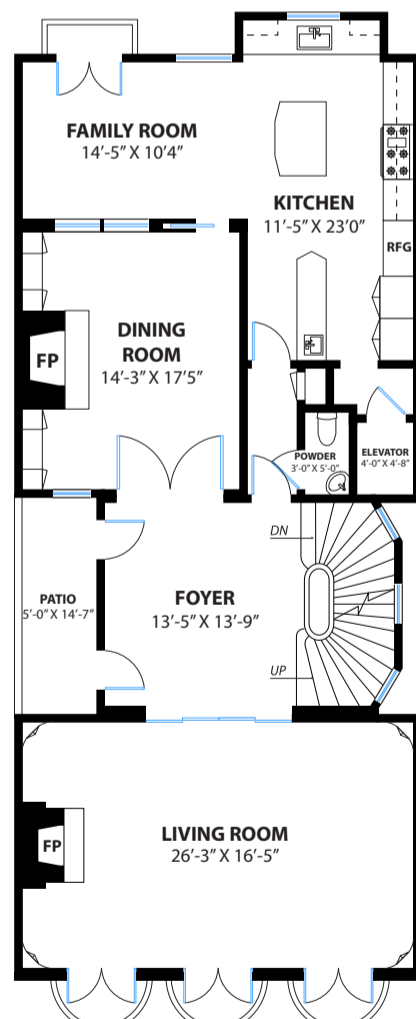

1230 SACRAMENTO STREET SAN FRANCISCO

LOWER LEVEL

MAIN LEVEL

UPPER LEVEL

ROOFTOP LEVEL

DISCLAIMER: RENDERING BY OPEN HOMES PHOTOGRAPHY. ALL MEASUREMENTS ARE APPROXIMATE AND MAY NOT BE EXACT.
DO NOT RELY ON THE ACCURACY OF THIS FLOOR PLAN WHEN DETERMINING THE PRICE OF A PROPERTY OR MAKING DECISIONS
REGARDING BUYING OR SELLING OF PROPERTIES WITHOUT INDEPENDENT VERIFICATION.