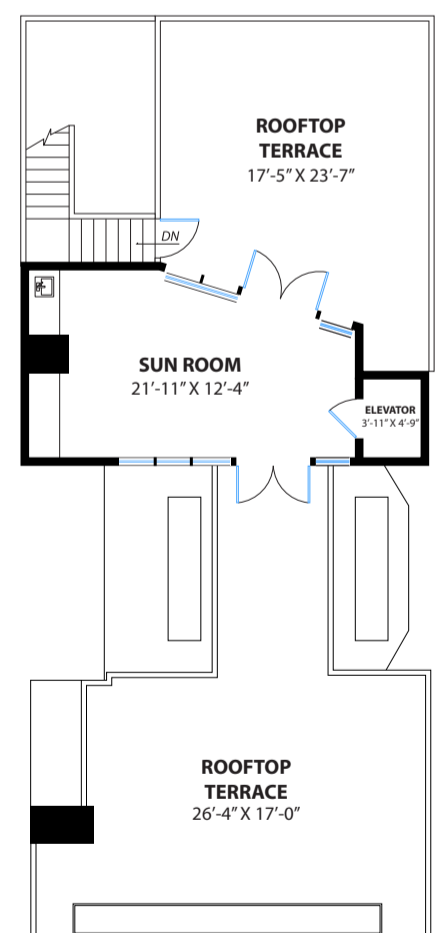

1230 SACRAMENTO STREET SAN FRANCISCO

LOWER LEVEL

MAIN LEVEL

UPPER LEVEL

ROOFTOP LEVEL

DISCLAIMER: RENDERING BY OPEN HOMES PHOTOGRAPHY. ALL MEASUREMENTS ARE APPROXIMATE AND MAY NOT BE EXACT.
DO NOT RELY ON THE ACCURACY OF THIS FLOOR PLAN WHEN DETERMINING THE PRICE OF A PROPERTY OR MAKING DECISIONS
REGARDING BUYING OR SELLING OF PROPERTIES WITHOUT INDEPENDENT VERIFICATION.